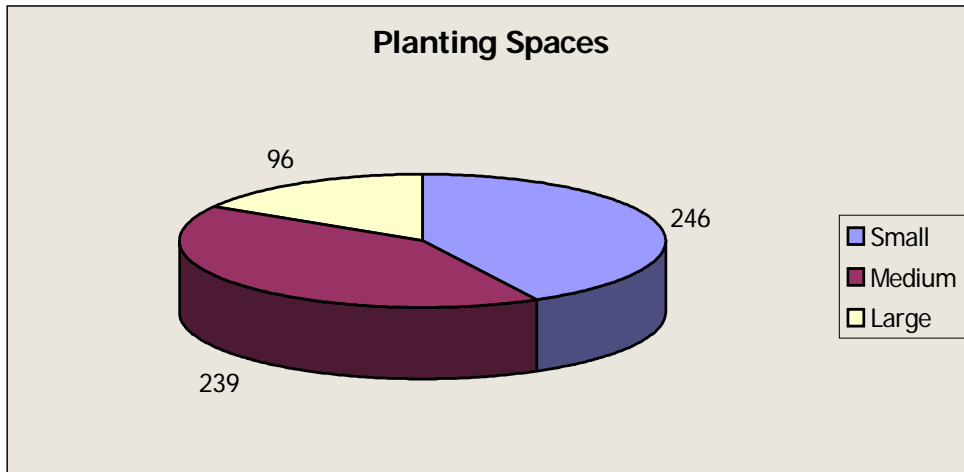

Rocky Ford Tree Inventory 2003/2004

Total Number of Trees	2,521
Total Value	\$9,163,320.45
Number of Empty Planting Spaces	581

Tree diversity

- Elm, Siberian
- Ash, Green
- Honeylocust
- Juniper
- Russian-olive
- Cottonwood
- Maple, Silver
- Elm, American
- Spruce, Blue
- Catalpa
- Redcedar, Eastern
- Walnut, Black
- Pine, Austrian/Ponderosa
- Hackberry
- Pear
- Sycamore
- Apple, Crab
- Willow
- Willow, Globe
- Arborvitae
- Mulberry
- Elm, English
- Tree-of-Heaven
- Maple, Norway
- Sumac
- Redbud
- Plum
- Fruit, Other
- Ash, White
- Poplar, Lombardy
- Pine, Pinyon
- Linden, Littleleaf
- Kentucky Coffeetree
- Oak, White
- Birch
- Apple, Other
- Unknown
- Purple robe locust
- Boxelder
- Rose of Sharon
- Pine, Other
- Linden, American
- Hawthorn
- Fir
- Cherry, Canada Red
- black locust

Tree Diversity by Percentage

Tree Diversity	# of Trees	Percentage of Total
Elm, Siberian	723	27%
Ash, Green	590	23%
Honeylocust	263	10%
Juniper	117	4.60%
Russian-olive	105	4.20%
Cottonwood	73	3%
Maple, Silver	57	2%
Elm, American	55	2%
Spruce, Blue	52	2%
Catalpa	47	2%
Redcedar, Eastern	42	2%
Walnut, Black	38	2%
Pine, Austrian/Ponderosa	37	2%
Hackberry	33	1%
Pear	32	1%
Sycamore	30	1%
Apple, Crab	24	1%
Willow	22	1%
Willow, Globe	19	1%
Arborvitae	17	1%
Mulberry	16	1%
Elm, English	16	1%
Tree-of-Heaven	15	1%
Maple, Norway	13	1%
Sumac	11	1%
Redbud	11	1%
Plum	10	1%
Fruit, Other	9	1%
Ash, White	6	0%
Poplar, Lombardy	4	0%
Pine, Pinyon	4	0%
Linden, Littleleaf	4	0%
Kentucky Coffeetree	4	0%
Oak, White	3	0%
Birch	3	0%
Apple, Other	3	0%
Unknown	2	0%
Purple robe locust	2	0%
Boxelder	2	0%
Rose of Sharon	1	0%
Pine, Other	1	0%
Linden, American	1	0%
Hawthorn	1	0%
Fir	1	0%
Cherry, Canada Red	1	0%
black locust	1	0%