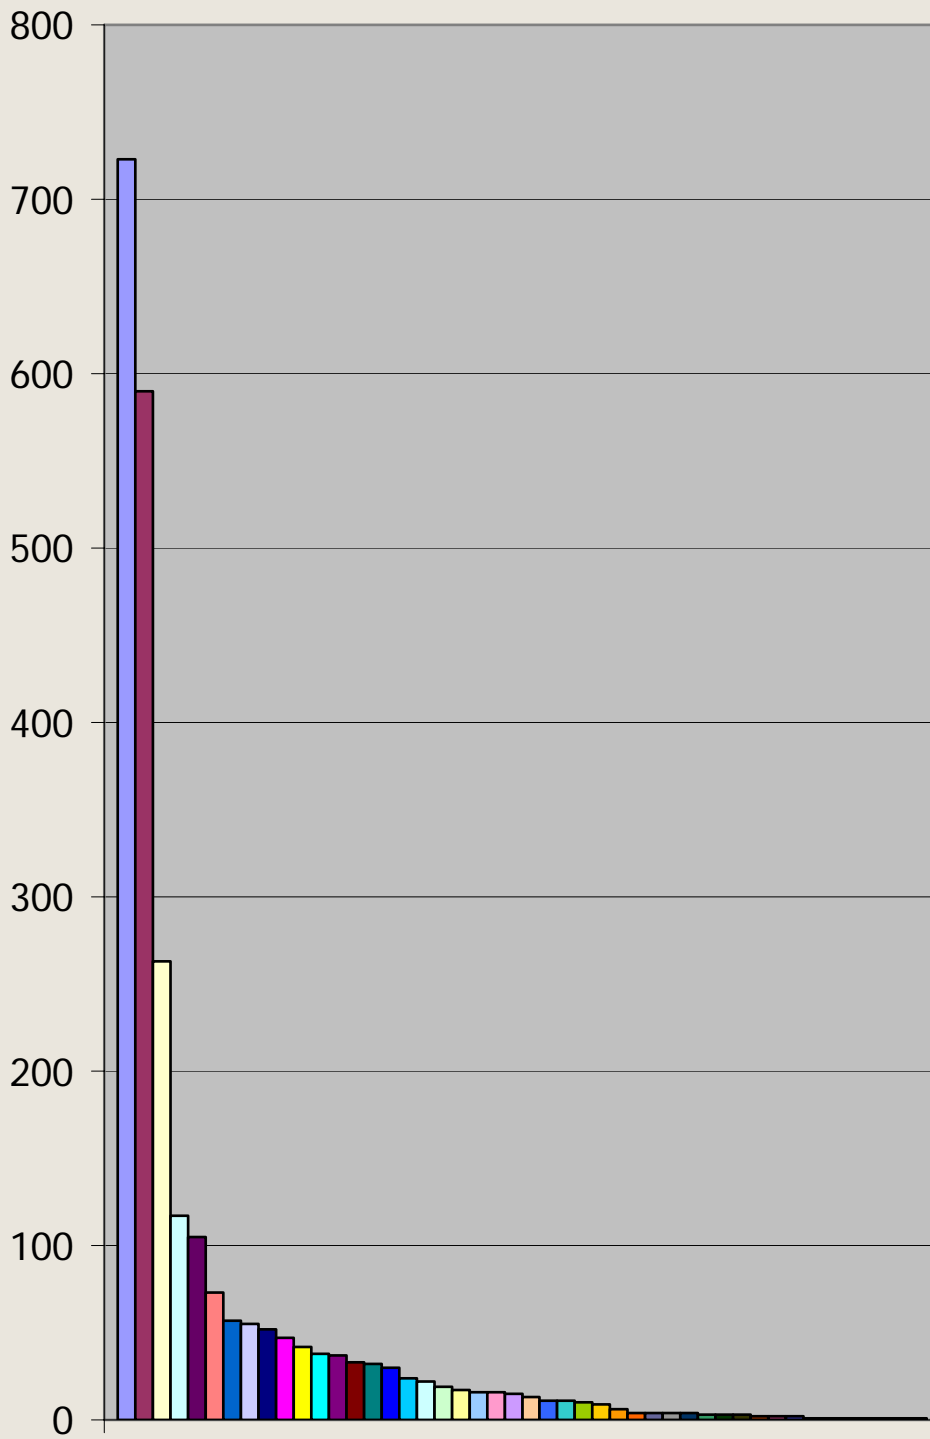

Rocky Ford Tree Inventory 2003/2004

Total Number of Trees	2,521
Total Value	\$9,163,320.45
Number of Empty Planting Spaces	581

Tree diversity

- Elm, Siberian
- Ash, Green
- Honeylocust
- Juniper
- Russian-olive
- Cottonwood
- Maple, Silver
- Elm, American
- Spruce, Blue
- Catalpa
- Redcedar, Eastern
- Walnut, Black
- Pine, Austrian/Ponderosa
- Hackberry
- Pear
- Sycamore
- Apple, Crab
- Willow
- Willow, Globe
- Arborvitae
- Mulberry
- Elm, English
- Tree-of-Heaven
- Maple, Norway
- Sumac
- Redbud
- Plum
- Fruit, Other
- Ash, White
- Poplar, Lombardy
- Pine, Pinyon
- Linden, Littleleaf
- Kentucky Coffeetree
- Oak, White
- Birch
- Apple, Other
- Unknown
- Purple robe locust
- Boxelder
- Rose of Sharon
- Pine, Other
- Linden, American
- Hawthorn
- Fir
- Cherry, Canada Red
- black locust

Tree Diversity by Percentage

Tree Diversity	# of Trees	Percentage of Total
Elm, Siberian	723	27%
Ash, Green	590	23%
Honeylocust	263	10%
Juniper	117	4.60%
Russian-olive	105	4.20%
Cottonwood	73	3%
Maple, Silver	57	2%
Elm, American	55	2%
Spruce, Blue	52	2%
Catalpa	47	2%
Redcedar, Eastern	42	2%
Walnut, Black	38	2%
Pine, Austrian/Ponderosa	37	2%
Hackberry	33	1%
Pear	32	1%
Sycamore	30	1%
Apple, Crab	24	1%
Willow	22	1%
Willow, Globe	19	1%
Arborvitae	17	1%
Mulberry	16	1%
Elm, English	16	1%
Tree-of-Heaven	15	1%
Maple, Norway	13	1%
Sumac	11	1%
Redbud	11	1%
Plum	10	1%
Fruit, Other	9	1%
Ash, White	6	0%
Poplar, Lombardy	4	0%
Pine, Pinyon	4	0%
Linden, Littleleaf	4	0%
Kentucky Coffeetree	4	0%
Oak, White	3	0%
Birch	3	0%
Apple, Other	3	0%
Unknown	2	0%
Purple robe locust	2	0%
Boxelder	2	0%
Rose of Sharon	1	0%
Pine, Other	1	0%
Linden, American	1	0%
Hawthorn	1	0%
Fir	1	0%
Cherry, Canada Red	1	0%
black locust	1	0%