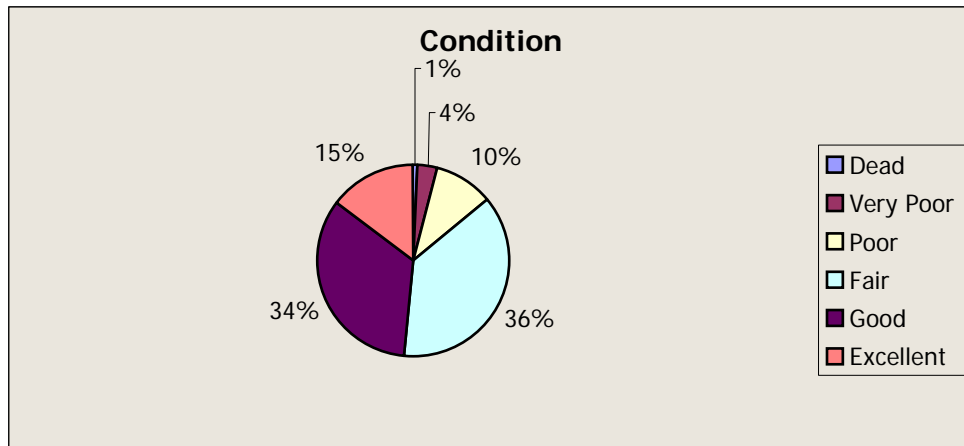

Rocky Ford Tree Inventory 2003/2004

Total Number of Trees	2,521
Total Value	\$9,163,320.45
Number of Empty Planting Spaces	581

Tree diversity

- Elm, Siberian
- Ash, Green
- Honeylocust
- Juniper
- Russian-olive
- Cottonwood
- Maple, Silver
- Elm, American
- Spruce, Blue
- Catalpa
- Redcedar, Eastern
- Walnut, Black
- Pine, Austrian/Ponderosa
- Hackberry
- Pear
- Sycamore
- Apple, Crab
- Willow
- Willow, Globe
- Arborvitae
- Mulberry
- Elm, English
- Tree-of-Heaven
- Maple, Norway
- Sumac
- Redbud
- Plum
- Fruit, Other
- Ash, White
- Poplar, Lombardy
- Pine, Pinyon
- Linden, Littleleaf
- Kentucky Coffeetree
- Oak, White
- Birch
- Apple, Other
- Unknown
- Purple robe locust
- Boxelder
- Rose of Sharon
- Pine, Other
- Linden, American
- Hawthorn
- Fir
- Cherry, Canada Red
- black locust

Tree Diversity by Percentage

Tree Diversity	# of Trees	Percentage of Total
Elm, Siberian	723	27%
Ash, Green	590	23%
Honeylocust	263	10%
Juniper	117	4.60%
Russian-olive	105	4.20%
Cottonwood	73	3%
Maple, Silver	57	2%
Elm, American	55	2%
Spruce, Blue	52	2%
Catalpa	47	2%
Redcedar, Eastern	42	2%
Walnut, Black	38	2%
Pine, Austrian/Ponderosa	37	2%
Hackberry	33	1%
Pear	32	1%
Sycamore	30	1%
Apple, Crab	24	1%
Willow	22	1%
Willow, Globe	19	1%
Arborvitae	17	1%
Mulberry	16	1%
Elm, English	16	1%
Tree-of-Heaven	15	1%
Maple, Norway	13	1%
Sumac	11	1%
Redbud	11	1%
Plum	10	1%
Fruit, Other	9	1%
Ash, White	6	0%
Poplar, Lombardy	4	0%
Pine, Pinyon	4	0%
Linden, Littleleaf	4	0%
Kentucky Coffeetree	4	0%
Oak, White	3	0%
Birch	3	0%
Apple, Other	3	0%
Unknown	2	0%
Purple robe locust	2	0%
Boxelder	2	0%
Rose of Sharon	1	0%
Pine, Other	1	0%
Linden, American	1	0%
Hawthorn	1	0%
Fir	1	0%
Cherry, Canada Red	1	0%
black locust	1	0%