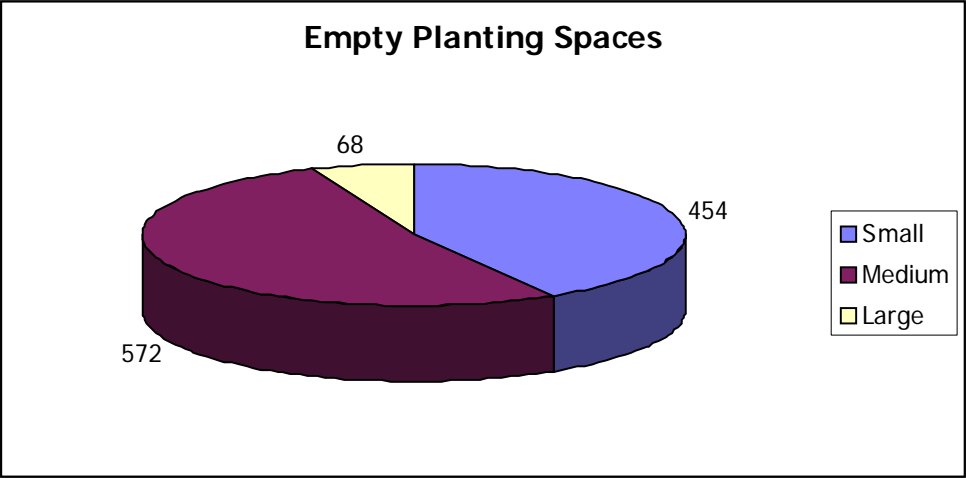

# Lamar Tree Inventory 2003/04

<b>Total Number of Trees</b>	<b>3,437</b>
<b>Total Tree Value</b>	<b>\$11,220,766.48</b>
<b>Number of Empty Planting Spaces</b>	<b>1,094</b>

Specie	#	% of Total
Elm, Siberian	921	26.79662
Redcedar, Eastern	452	13.151
Pine, Ponderosa/Austrian	408	11.87081
Honeylocust	390	11.3471
Pine, Pinyon	132	3.84055
Spruce, Blue	125	3.63689
Juniper, RM	112	3.25865
Ash, Green	105	3.05498
Cottonwood	100	2.90951
Apple, Crab	74	2.15304
Elm, American	71	2.06575
Pine, Other	66	1.92027
Poplar, silver/white	56	1.62932
Russian-olive	40	1.1638
Catalpa	34	0.98923
Hackberry	34	0.98923
Maple, Silver	31	0.90194
Willow	27	0.78556
Fruit, Other	26	0.75647
Arborvitae	24	0.69828
Plum	21	0.61099
Mulberry	17	0.49461
Redbud	15	0.43642
Maple, Other	13	0.37823
Aspen	12	0.34914
Fir	12	0.34914
Spruce, Other	11	0.32004
Willow, Globe	10	0.29095
Elm, English	9	0.26185
Locust, Black	9	0.26185
Linden, American	7	0.20366
Elm, Other	8	0.23276
Linden, Littleleaf	8	0.23276
Apple, Other	7	0.20366
Ash, White	7	0.20366
Tree-of-Heaven	6	0.17457
Boxelder	5	0.14547
Cherry, Canada Red	4	0.11638
Pear	4	0.11638
Sumac	4	0.11638
Kentucky Coffeetree	3	0.08728
Oak, Red	3	0.08728
Poplar, Lombardy	3	0.08728
Ash, Other	2	0.0581902
Birch	2	0.0581902
Douglas Fir	2	0.0581902
Maple, Norway	2	0.0581902
Goldenrain Tree	1	0.02909
Sycamore	1	0.02909
<u>Walnut, Black</u>	<u>1</u>	<u>0.02909</u>
Total # of Trees	3,437	