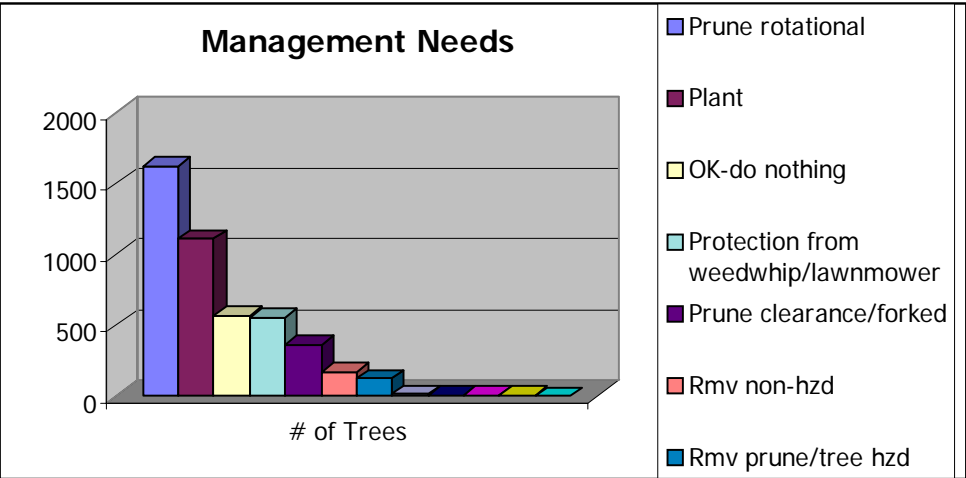

# Lamar Tree Inventory 2003/04

<b>Total Number of Trees</b>	<b>3,437</b>
<b>Total Tree Value</b>	<b>\$11,220,766.48</b>
<b>Number of Empty Planting Spaces</b>	<b>1,094</b>

Specie	#	% of Total
Elm, Siberian	921	26.79662
Redcedar, Eastern	452	13.151
Pine, Ponderosa/Austrian	408	11.87081
Honeylocust	390	11.3471
Pine, Pinyon	132	3.84055
Spruce, Blue	125	3.63689
Juniper, RM	112	3.25865
Ash, Green	105	3.05498
Cottonwood	100	2.90951
Apple, Crab	74	2.15304
Elm, American	71	2.06575
Pine, Other	66	1.92027
Poplar, silver/white	56	1.62932
Russian-olive	40	1.1638
Catalpa	34	0.98923
Hackberry	34	0.98923
Maple, Silver	31	0.90194
Willow	27	0.78556
Fruit, Other	26	0.75647
Arborvitae	24	0.69828
Plum	21	0.61099
Mulberry	17	0.49461
Redbud	15	0.43642
Maple, Other	13	0.37823
Aspen	12	0.34914
Fir	12	0.34914
Spruce, Other	11	0.32004
Willow, Globe	10	0.29095
Elm, English	9	0.26185
Locust, Black	9	0.26185
Linden, American	7	0.20366
Elm, Other	8	0.23276
Linden, Littleleaf	8	0.23276
Apple, Other	7	0.20366
Ash, White	7	0.20366
Tree-of-Heaven	6	0.17457
Boxelder	5	0.14547
Cherry, Canada Red	4	0.11638
Pear	4	0.11638
Sumac	4	0.11638
Kentucky Coffeetree	3	0.08728
Oak, Red	3	0.08728
Poplar, Lombardy	3	0.08728
Ash, Other	2	0.0581902
Birch	2	0.0581902
Douglas Fir	2	0.0581902
Maple, Norway	2	0.0581902
Goldenrain Tree	1	0.02909
Sycamore	1	0.02909
<u>Walnut, Black</u>	<u>1</u>	<u>0.02909</u>
Total # of Trees	3,437	