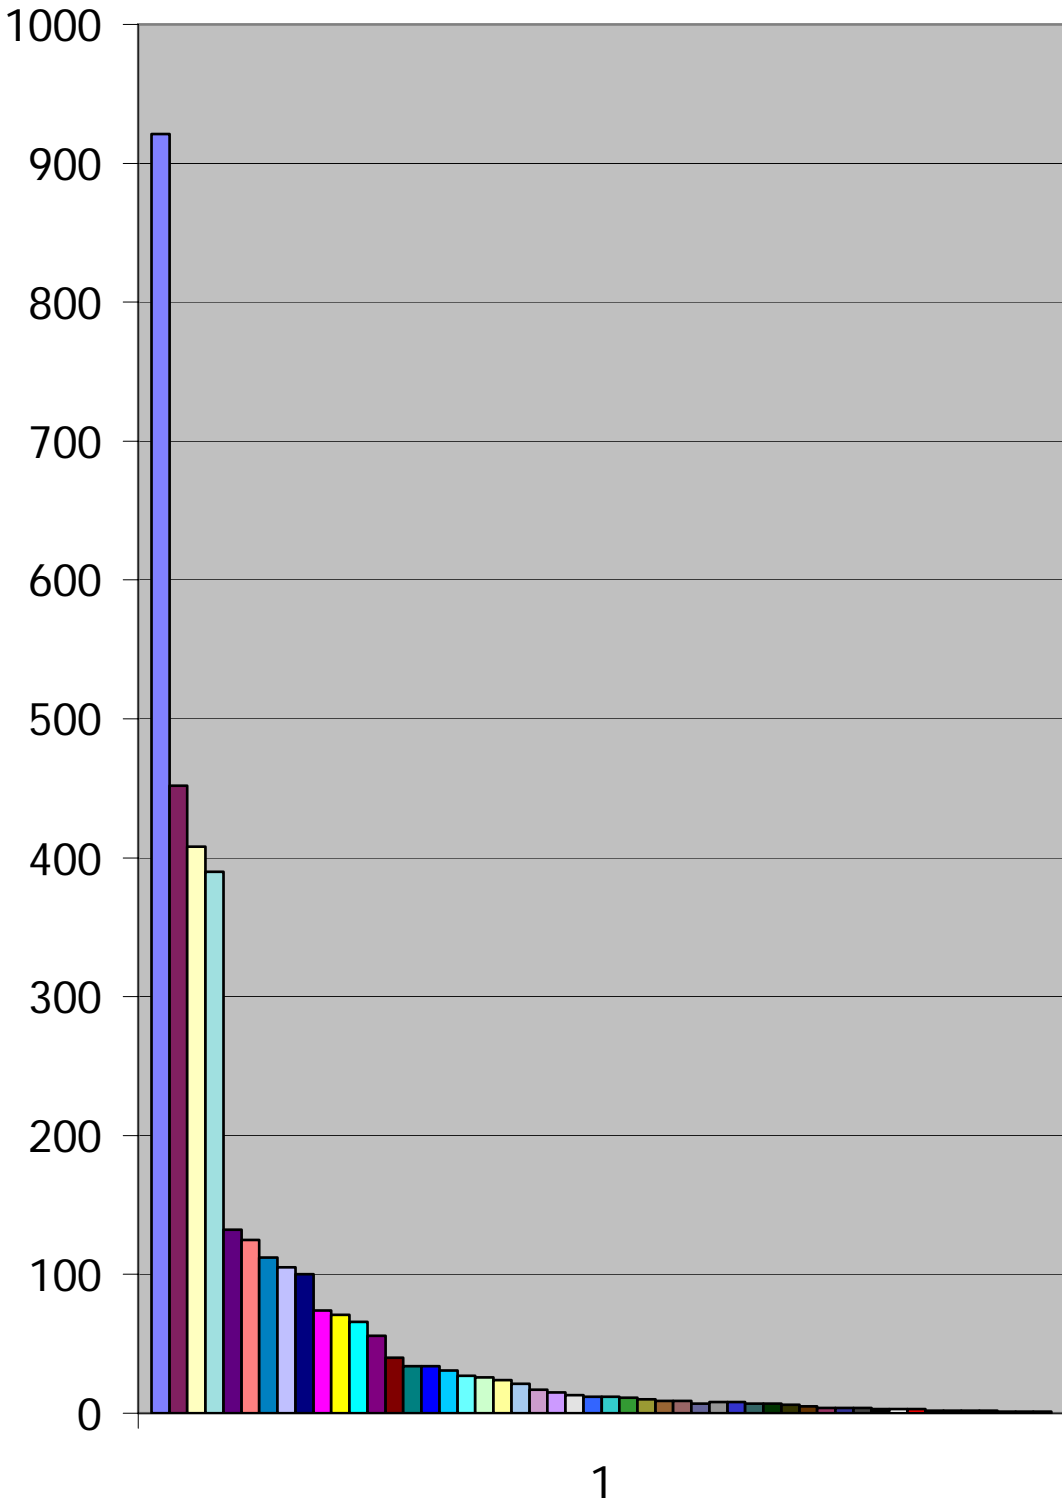

Tree Diversity

- Elm, Siberian
- Redcedar, Eastern
- Pine, Ponderosa/Austrian
- Honeylocust
- Pine, Pinyon
- Spruce, Blue
- Juniper, RM
- Ash, Green
- Cottonwood
- Apple, Crab
- Elm, American
- Pine, Other
- Poplar, silver/white
- Russian-olive
- Catalpa
- Hackberry
- Maple, Silver
- Willow
- Fruit, Other
- Arborvitae
- Plum
- Mulberry
- Redbud
- Maple, Other
- Aspen
- Fir
- Spruce, Other
- Willow, Globe
- Elm, English
- Locust, Black
- Linden, American
- Elm, Other
- Linden, Littleleaf
- Apple, Other
- Ash, White
- Tree-of-Heaven
- Boxelder
- Cherry, Canada Red
- Pear
- Sumac
- Kentucky Coffeetree
- Oak, Red
- Poplar, Lombardy
- Ash, Other
- Birch
- Douglas Fir
- Maple, Norway
- Goldenrain Tree
- Sycamore
- Walnut, Black