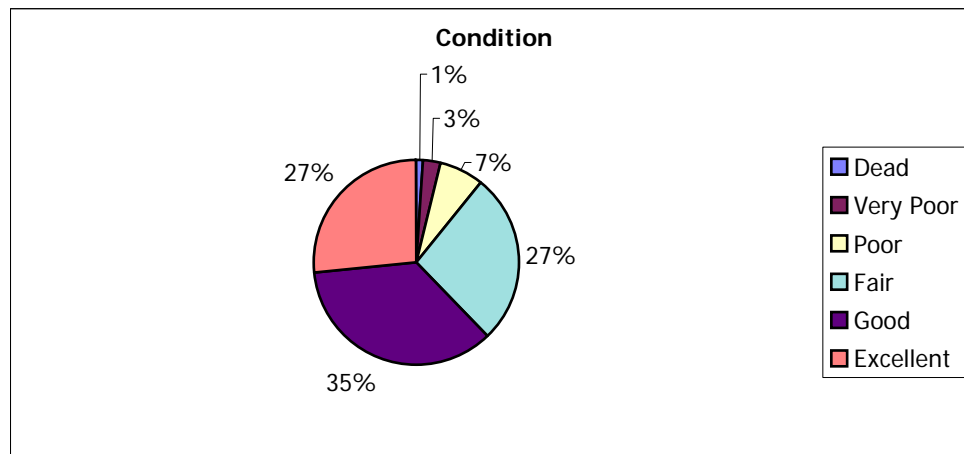

# Lamar Tree Inventory 2003/04

<b>Total Number of Trees</b>	<b>3,437</b>
<b>Total Tree Value</b>	<b>\$11,220,766.48</b>
<b>Number of Empty Planting Spaces</b>	<b>1,094</b>

Specie	#	% of Total
Elm, Siberian	921	26.79662
Redcedar, Eastern	452	13.151
Pine, Ponderosa/Austrian	408	11.87081
Honeylocust	390	11.3471
Pine, Pinyon	132	3.84055
Spruce, Blue	125	3.63689
Juniper, RM	112	3.25865
Ash, Green	105	3.05498
Cottonwood	100	2.90951
Apple, Crab	74	2.15304
Elm, American	71	2.06575
Pine, Other	66	1.92027
Poplar, silver/white	56	1.62932
Russian-olive	40	1.1638
Catalpa	34	0.98923
Hackberry	34	0.98923
Maple, Silver	31	0.90194
Willow	27	0.78556
Fruit, Other	26	0.75647
Arborvitae	24	0.69828
Plum	21	0.61099
Mulberry	17	0.49461
Redbud	15	0.43642
Maple, Other	13	0.37823
Aspen	12	0.34914
Fir	12	0.34914
Spruce, Other	11	0.32004
Willow, Globe	10	0.29095
Elm, English	9	0.26185
Locust, Black	9	0.26185
Linden, American	7	0.20366
Elm, Other	8	0.23276
Linden, Littleleaf	8	0.23276
Apple, Other	7	0.20366
Ash, White	7	0.20366
Tree-of-Heaven	6	0.17457
Boxelder	5	0.14547
Cherry, Canada Red	4	0.11638
Pear	4	0.11638
Sumac	4	0.11638
Kentucky Coffeetree	3	0.08728
Oak, Red	3	0.08728
Poplar, Lombardy	3	0.08728
Ash, Other	2	0.0581902
Birch	2	0.0581902
Douglas Fir	2	0.0581902
Maple, Norway	2	0.0581902
Goldenrain Tree	1	0.02909
Sycamore	1	0.02909
<u>Walnut, Black</u>	<u>1</u>	<u>0.02909</u>
Total # of Trees	3,437	