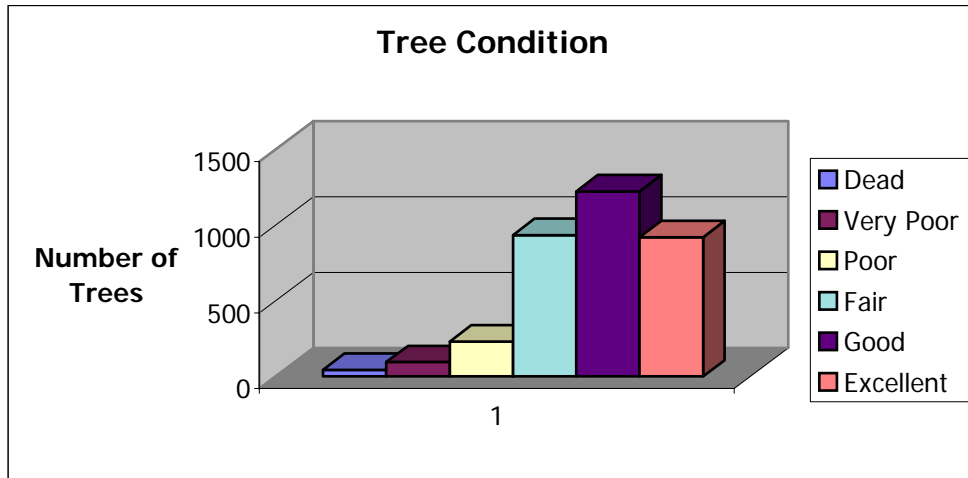

# Lamar Tree Inventory 2003/04

<b>Total Number of Trees</b>	<b>3,437</b>
<b>Total Tree Value</b>	<b>\$11,220,766.48</b>
<b>Number of Empty Planting Spaces</b>	<b>1,094</b>

Specie	#	% of Total
Elm, Siberian	921	26.79662
Redcedar, Eastern	452	13.151
Pine, Ponderosa/Austrian	408	11.87081
Honeylocust	390	11.3471
Pine, Pinyon	132	3.84055
Spruce, Blue	125	3.63689
Juniper, RM	112	3.25865
Ash, Green	105	3.05498
Cottonwood	100	2.90951
Apple, Crab	74	2.15304
Elm, American	71	2.06575
Pine, Other	66	1.92027
Poplar, silver/white	56	1.62932
Russian-olive	40	1.1638
Catalpa	34	0.98923
Hackberry	34	0.98923
Maple, Silver	31	0.90194
Willow	27	0.78556
Fruit, Other	26	0.75647
Arborvitae	24	0.69828
Plum	21	0.61099
Mulberry	17	0.49461
Redbud	15	0.43642
Maple, Other	13	0.37823
Aspen	12	0.34914
Fir	12	0.34914
Spruce, Other	11	0.32004
Willow, Globe	10	0.29095
Elm, English	9	0.26185
Locust, Black	9	0.26185
Linden, American	7	0.20366
Elm, Other	8	0.23276
Linden, Littleleaf	8	0.23276
Apple, Other	7	0.20366
Ash, White	7	0.20366
Tree-of-Heaven	6	0.17457
Boxelder	5	0.14547
Cherry, Canada Red	4	0.11638
Pear	4	0.11638
Sumac	4	0.11638
Kentucky Coffeetree	3	0.08728
Oak, Red	3	0.08728
Poplar, Lombardy	3	0.08728
Ash, Other	2	0.0581902
Birch	2	0.0581902
Douglas Fir	2	0.0581902
Maple, Norway	2	0.0581902
Goldenrain Tree	1	0.02909
Sycamore	1	0.02909
<u>Walnut, Black</u>	<u>1</u>	<u>0.02909</u>
Total # of Trees	3,437	