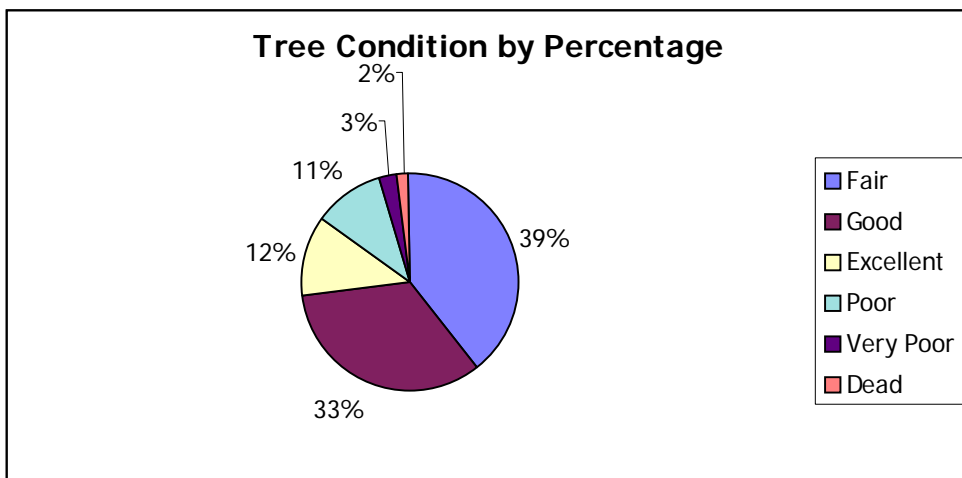

# La Junta Tree Inventory 2003

<b>Total Number of Trees</b>	<b>2860</b>
<b>Total Tree Value</b>	<b>\$11,313,592.21</b>
<b>Number of Empty Planting Spaces</b>	<b>1396</b>