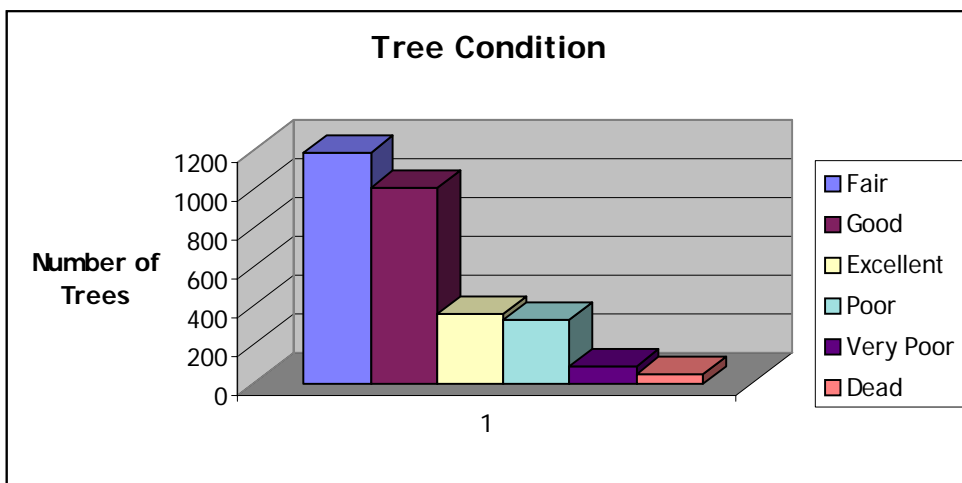

# La Junta Tree Inventory 2003

<b>Total Number of Trees</b>	<b>2860</b>
<b>Total Tree Value</b>	<b>\$11,313,592.21</b>
<b>Number of Empty Planting Spaces</b>	<b>1396</b>