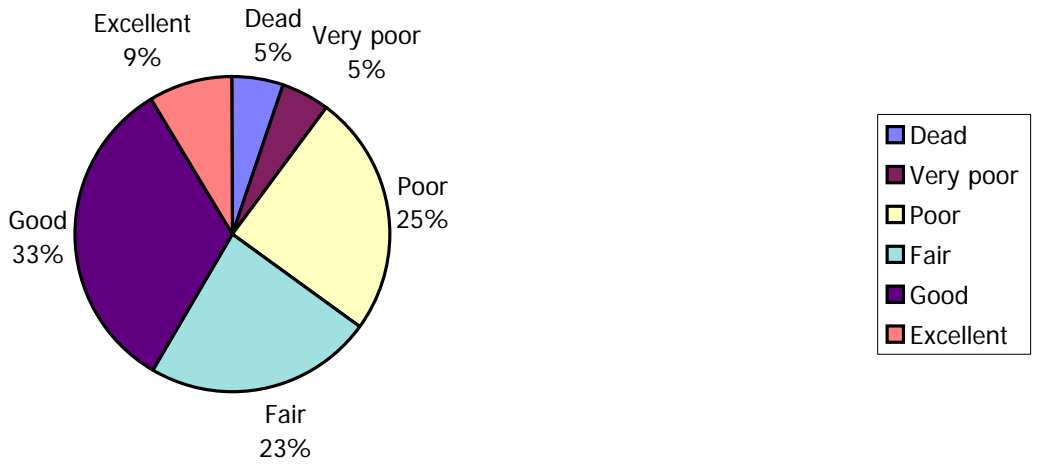

Las Animas Tree Inventory 2003 Summary Report

Total Number of Trees	1,706
Total Tree Value	\$2,424,911.12
Number of Empty Planting Spaces	993

Overall Tree Condition by Percentage

Tree Condition

Tree Type	#	Percentage
Elm, Siberian	979	57.3857%
Em, American	108	6.3306%
Redcedar, Eastern	98	5.7444%
Ash, Green	97	5.6858%
Honeylocust	87	5.0996%
Russian-olive	53	3.1067%
Elm, English	47	2.7550%
Juniper	37	2.1688%
Apple, Crab	24	1.4068%
Cottonwood	23	1.3482%
Arborvitae	16	0.9379%
Catalpa	16	0.9379%
Pear	10	0.5862%
Plum	10	0.5862%
Tree-of-Heaven	9	0.5275%
Ash, other	8	0.4689%
Fruit, other	8	0.4689%
Redbud	7	0.4103%
Spruce, Blue	7	0.4103%
Maple, other	6	0.3517%
Pine, Pinyon	6	0.3517%
Pine, Ponderosa/Austrian	6	0.3517%
Locust, black	5	0.2931%
Willow, Globe	5	0.2931%
Mulberry	4	0.2345%
Pine, other	4	0.2345%
Poplar, silver/white	4	0.2345%
Cedar, Blue Atlas	3	0.1758%
Goldenrain Tree	3	0.1758%
Hawthorn	3	0.1758%
Oak, White	2	0.1172%
Poplar, Lombardy	2	0.1172%
Sumac	2	0.1172%
Apple, other	1	0.0586%
Douglas Fir	1	0.000586166
Hackberry	1	0.000586166
Kentucky Coffee Tree	1	0.000586166
Linden, Littleleaf	1	0.000586166
Maple, silver	1	0.000586166
Oak, Red	1	0.000586166
TOTALS	1706	100.0000%

Tree Diversity

Planting Spaces (Gaps)

Siberian Elm Condition