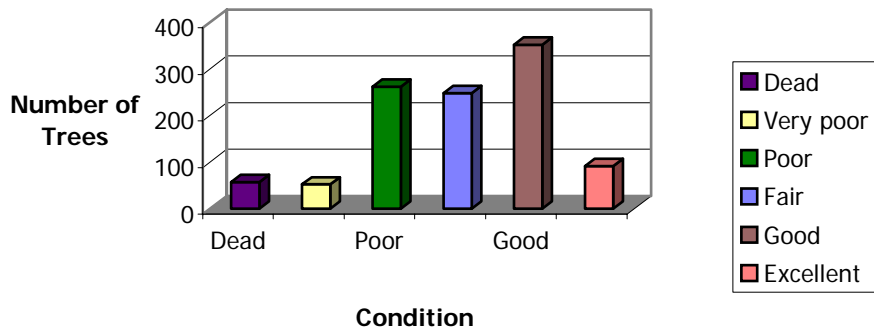

Las Animas Tree Inventory 2003 Summary Report

Total Number of Trees	1,706
Total Tree Value	\$2,424,911.12
Number of Empty Planting Spaces	993

Overall Tree Condition by Percentage

Tree Condition

Tree Type	#	Percentage
Elm, Siberian	979	57.3857%
Em, American	108	6.3306%
Redcedar, Eastern	98	5.7444%
Ash, Green	97	5.6858%
Honeylocust	87	5.0996%
Russian-olive	53	3.1067%
Elm, English	47	2.7550%
Juniper	37	2.1688%
Apple, Crab	24	1.4068%
Cottonwood	23	1.3482%
Arborvitae	16	0.9379%
Catalpa	16	0.9379%
Pear	10	0.5862%
Plum	10	0.5862%
Tree-of-Heaven	9	0.5275%
Ash, other	8	0.4689%
Fruit, other	8	0.4689%
Redbud	7	0.4103%
Spruce, Blue	7	0.4103%
Maple, other	6	0.3517%
Pine, Pinyon	6	0.3517%
Pine, Ponderosa/Austrian	6	0.3517%
Locust, black	5	0.2931%
Willow, Globe	5	0.2931%
Mulberry	4	0.2345%
Pine, other	4	0.2345%
Poplar, silver/white	4	0.2345%
Cedar, Blue Atlas	3	0.1758%
Goldenrain Tree	3	0.1758%
Hawthorn	3	0.1758%
Oak, White	2	0.1172%
Poplar, Lombardy	2	0.1172%
Sumac	2	0.1172%
Apple, other	1	0.0586%
Douglas Fir	1	0.000586166
Hackberry	1	0.000586166
Kentucky Coffee Tree	1	0.000586166
Linden, Littleleaf	1	0.000586166
Maple, silver	1	0.000586166
Oak, Red	1	0.000586166
TOTALS	1706	100.0000%

Tree Diversity

Planting Spaces (Gaps)

Siberian Elm Condition