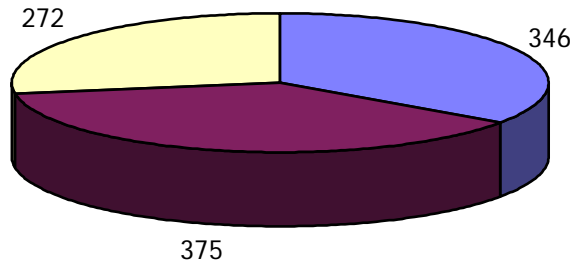

Las Animas Tree Inventory 2003 Summary Report

Total Number of Trees	1,706
Total Tree Value	\$2,424,911.12
Number of Empty Planting Spaces	993

Overall Tree Condition by Percentage

Tree Condition

Tree Type	#	Percentage
Elm, Siberian	979	57.3857%
Em, American	108	6.3306%
Redcedar, Eastern	98	5.7444%
Ash, Green	97	5.6858%
Honeylocust	87	5.0996%
Russian-olive	53	3.1067%
Elm, English	47	2.7550%
Juniper	37	2.1688%
Apple, Crab	24	1.4068%
Cottonwood	23	1.3482%
Arborvitae	16	0.9379%
Catalpa	16	0.9379%
Pear	10	0.5862%
Plum	10	0.5862%
Tree-of-Heaven	9	0.5275%
Ash, other	8	0.4689%
Fruit, other	8	0.4689%
Redbud	7	0.4103%
Spruce, Blue	7	0.4103%
Maple, other	6	0.3517%
Pine, Pinyon	6	0.3517%
Pine, Ponderosa/Austrian	6	0.3517%
Locust, black	5	0.2931%
Willow, Globe	5	0.2931%
Mulberry	4	0.2345%
Pine, other	4	0.2345%
Poplar, silver/white	4	0.2345%
Cedar, Blue Atlas	3	0.1758%
Goldenrain Tree	3	0.1758%
Hawthorn	3	0.1758%
Oak, White	2	0.1172%
Poplar, Lombardy	2	0.1172%
Sumac	2	0.1172%
Apple, other	1	0.0586%
Douglas Fir	1	0.000586166
Hackberry	1	0.000586166
Kentucky Coffee Tree	1	0.000586166
Linden, Littleleaf	1	0.000586166
Maple, silver	1	0.000586166
Oak, Red	1	0.000586166
TOTALS	1706	100.0000%

Tree Diversity

Planting Spaces (Gaps)

Siberian Elm Condition