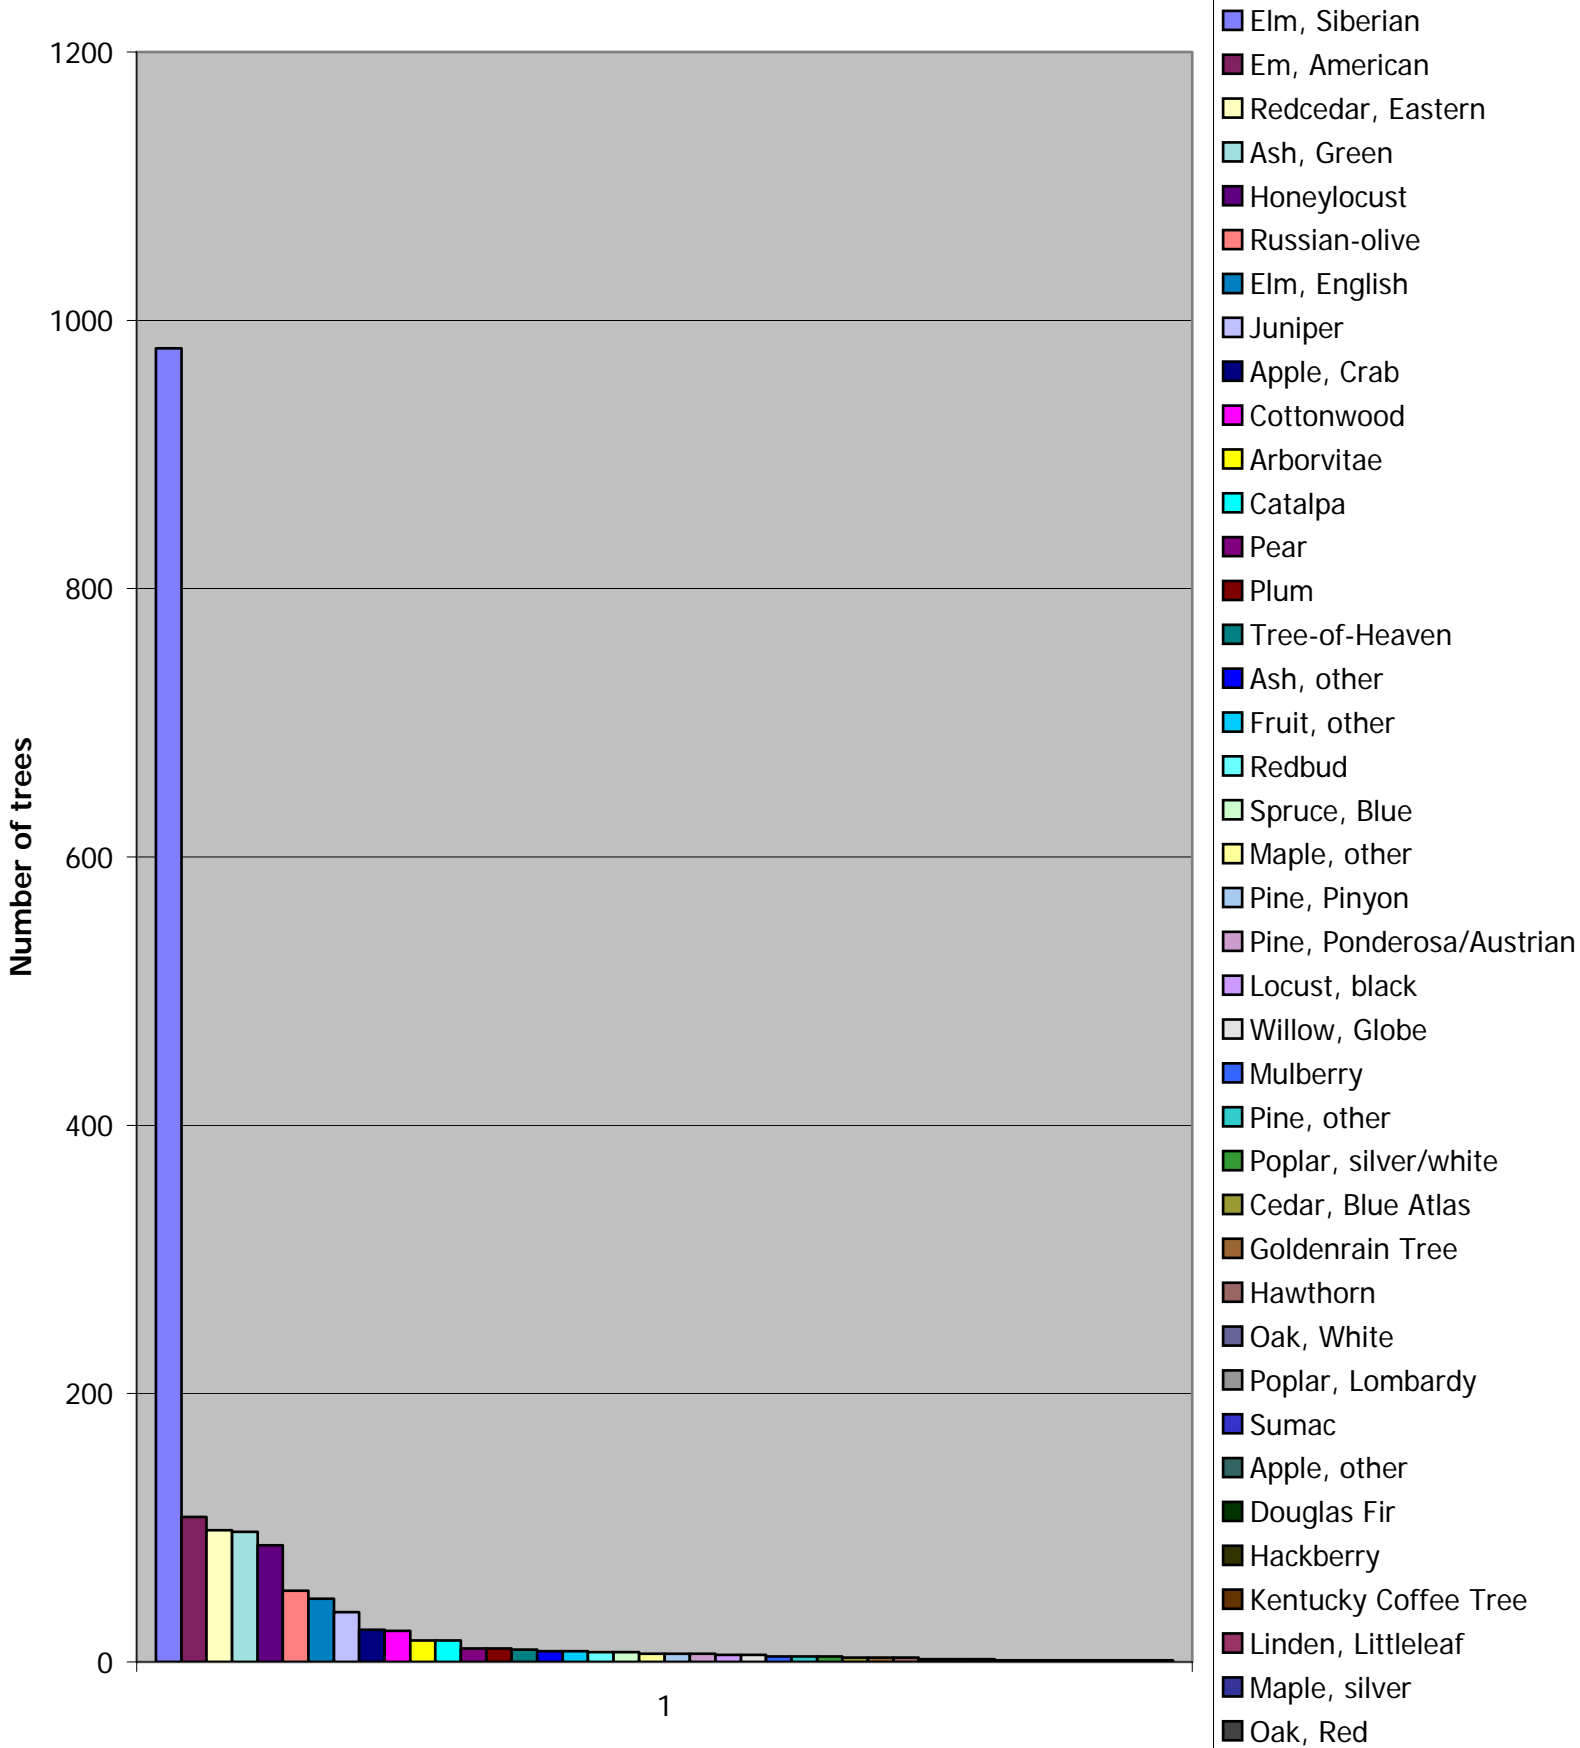

Las Animas Tree Inventory 2003 Summary Report

Total Number of Trees	1,706
Total Tree Value	\$2,424,911.12
Number of Empty Planting Spaces	993

Overall Tree Condition by Percentage

Tree Condition

Tree Type	#	Percentage
Elm, Siberian	979	57.3857%
Em, American	108	6.3306%
Redcedar, Eastern	98	5.7444%
Ash, Green	97	5.6858%
Honeylocust	87	5.0996%
Russian-olive	53	3.1067%
Elm, English	47	2.7550%
Juniper	37	2.1688%
Apple, Crab	24	1.4068%
Cottonwood	23	1.3482%
Arborvitae	16	0.9379%
Catalpa	16	0.9379%
Pear	10	0.5862%
Plum	10	0.5862%
Tree-of-Heaven	9	0.5275%
Ash, other	8	0.4689%
Fruit, other	8	0.4689%
Redbud	7	0.4103%
Spruce, Blue	7	0.4103%
Maple, other	6	0.3517%
Pine, Pinyon	6	0.3517%
Pine, Ponderosa/Austrian	6	0.3517%
Locust, black	5	0.2931%
Willow, Globe	5	0.2931%
Mulberry	4	0.2345%
Pine, other	4	0.2345%
Poplar, silver/white	4	0.2345%
Cedar, Blue Atlas	3	0.1758%
Goldenrain Tree	3	0.1758%
Hawthorn	3	0.1758%
Oak, White	2	0.1172%
Poplar, Lombardy	2	0.1172%
Sumac	2	0.1172%
Apple, other	1	0.0586%
Douglas Fir	1	0.000586166
Hackberry	1	0.000586166
Kentucky Coffee Tree	1	0.000586166
Linden, Littleleaf	1	0.000586166
Maple, silver	1	0.000586166
Oak, Red	1	0.000586166
TOTALS	1706	100.0000%

Tree Diversity

Planting Spaces (Gaps)

Siberian Elm Condition